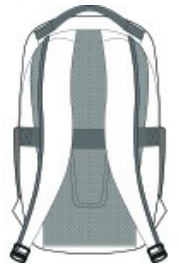

back

COLOR INFORMATION

Please note: PMS code information is shown only when an exact match is available.